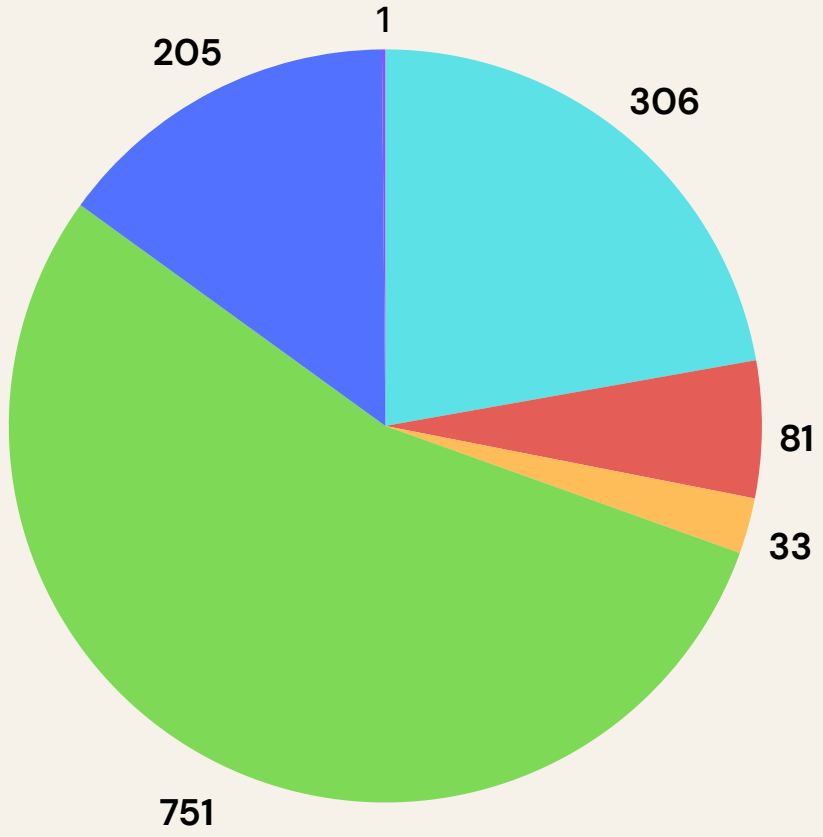

East Central Branch Membership Grades

- Student Members (S.M.ASCE)
- Affiliate Members (Aff.M.ASCE)
- Associate Members (A.M.ASCE)
- Member (M.ASCE)
- Fellow (F.ASCE)
- Distinguished Member (Dist.M.ASCE)

Based on the April 2024 Membership Report